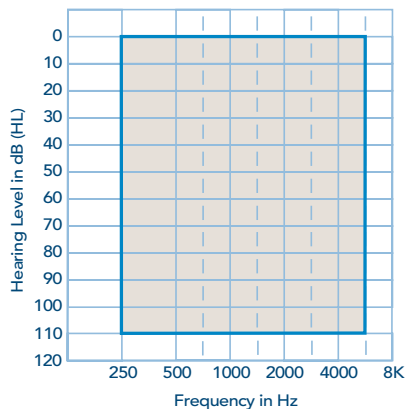

The most gain and best performing CIC available

Destiny hearing instruments with nFusion™ Technology have brought unprecedented performance to patients around the world. And now Starkey's new proprietary BluWave™ Signal Processing is driving Destiny to levels never before attainable.

Destiny eXtreme Power CIC fitting range.